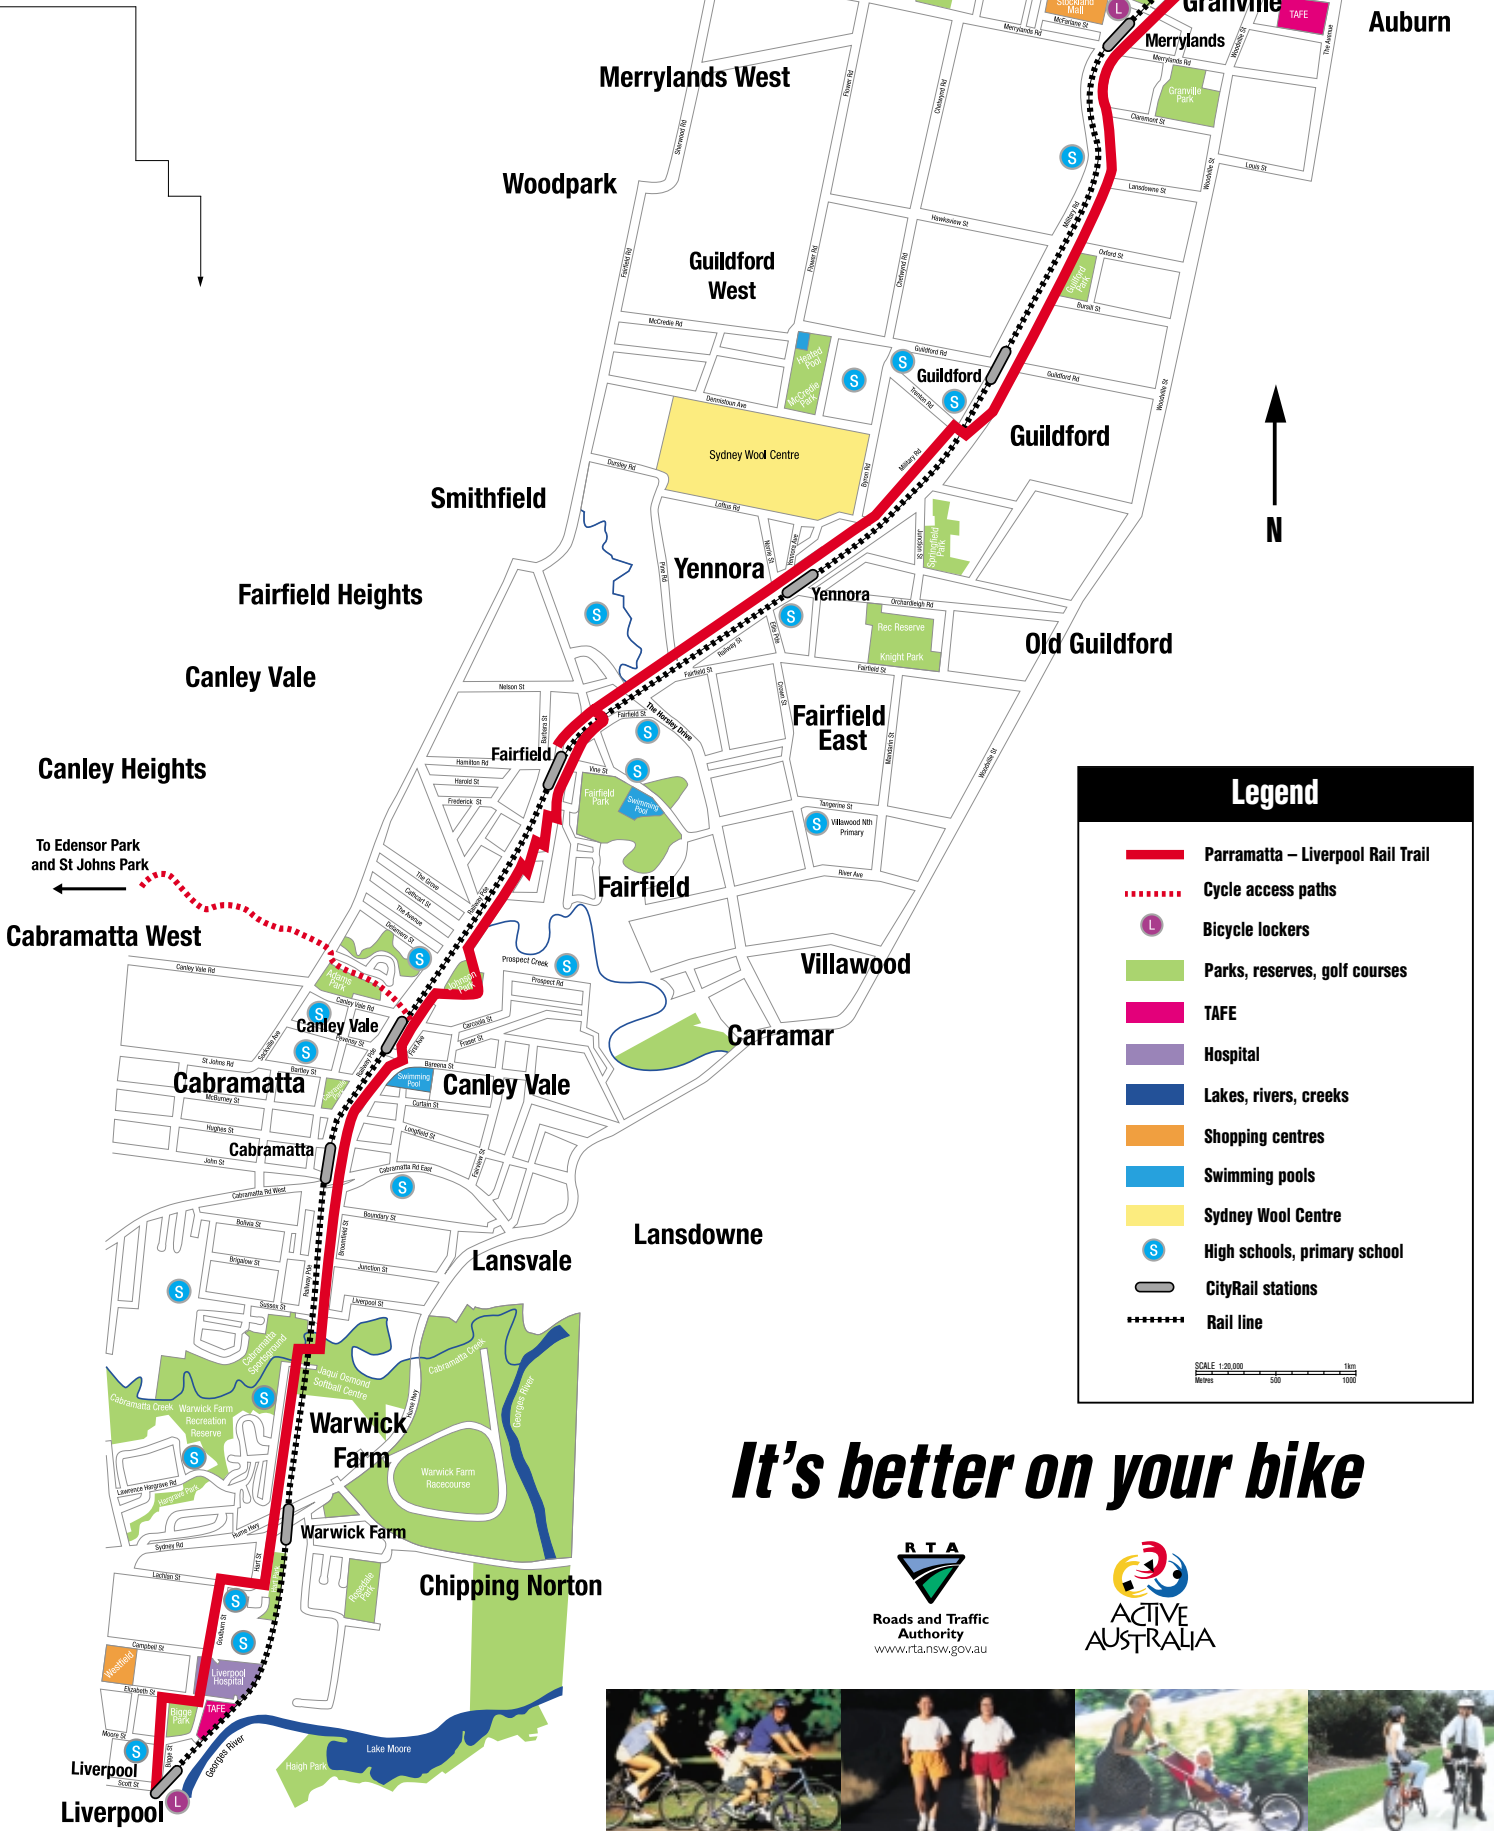

# RAIL TRAIL

*Parramatta to Liverpool Cycleway*

### Legend

- Parramatta – Liverpool Rail Trail
- - - Cycle access paths
- L Bicycle lockers
- Parks, reserves, golf courses
- TAFE
- Hospital
- Lakes, rivers, creeks
- Shopping centres
- Swimming pools
- Sydney Wool Centre
- S High schools, primary school
- CityRail stations
- Rail line

SCALE 1:20,000  
Metres 0 500 1000

*It's better on your bike*